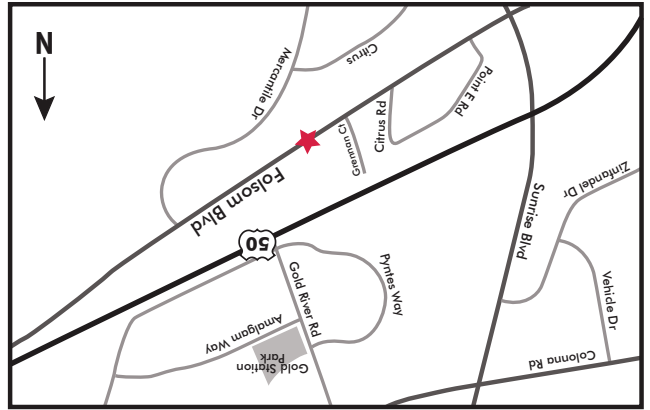

www.JumpSkyHigh.com

11327 Folsom Blvd., Suite 160
 Rancho Cordova, CA 95742
 916.853.JUMP (5867)
www.JumpSkyHigh.com

HAVING TROUBLE FINDING US?
 Call us for help at the number below.

- Take Hwy 50 to the Sunrise/Fair Oaks exit
- Go South 1 block to Folsom Blvd.
- Turn left (North) on Folsom Blvd.
- Sky High Sports is located in the Sacramento Sports Plex, 1/2 mile down Folsom Blvd. on the left at 11327 Folsom Blvd., Suite 160

DIRECTIONS

It's a Party for:

Date:

Time:

RSVP to: